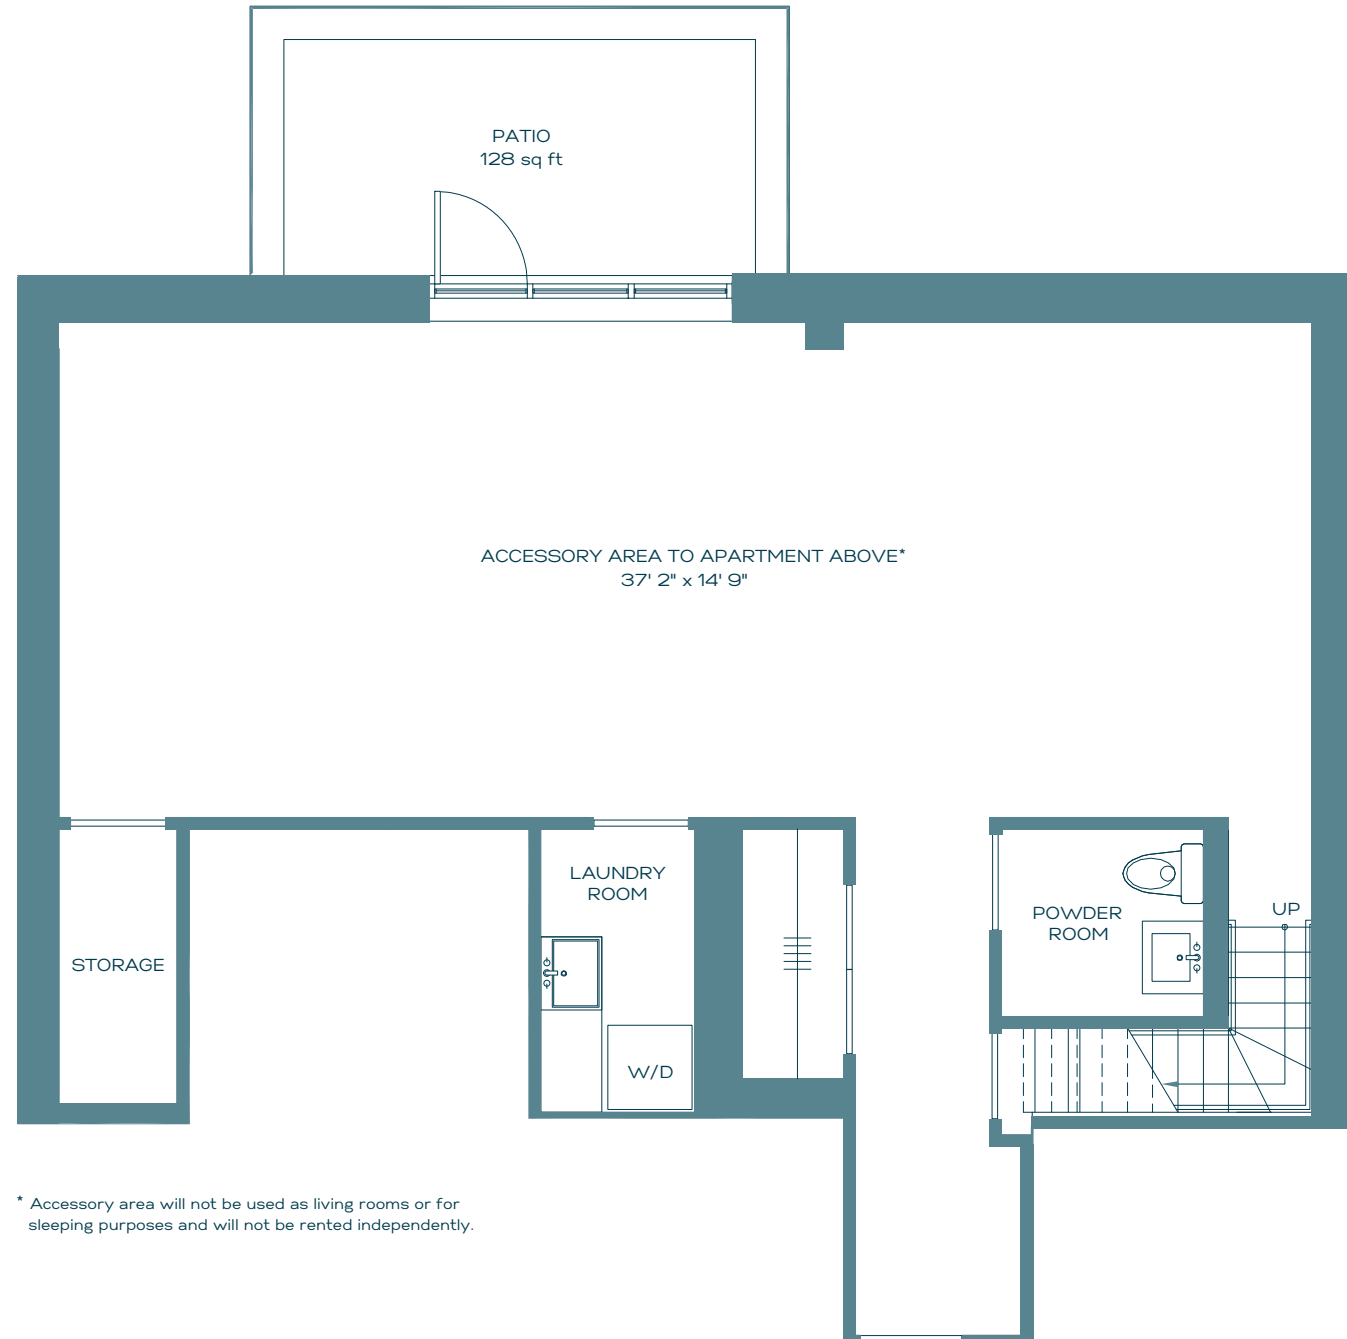

1B

2 bedrooms
 2.5 bathrooms
 1,936 interior square feet
 733 exterior square feet

LOWER LEVEL

* Accessory area will not be used as living rooms or for sleeping purposes and will not be rented independently.

UPPER LEVEL